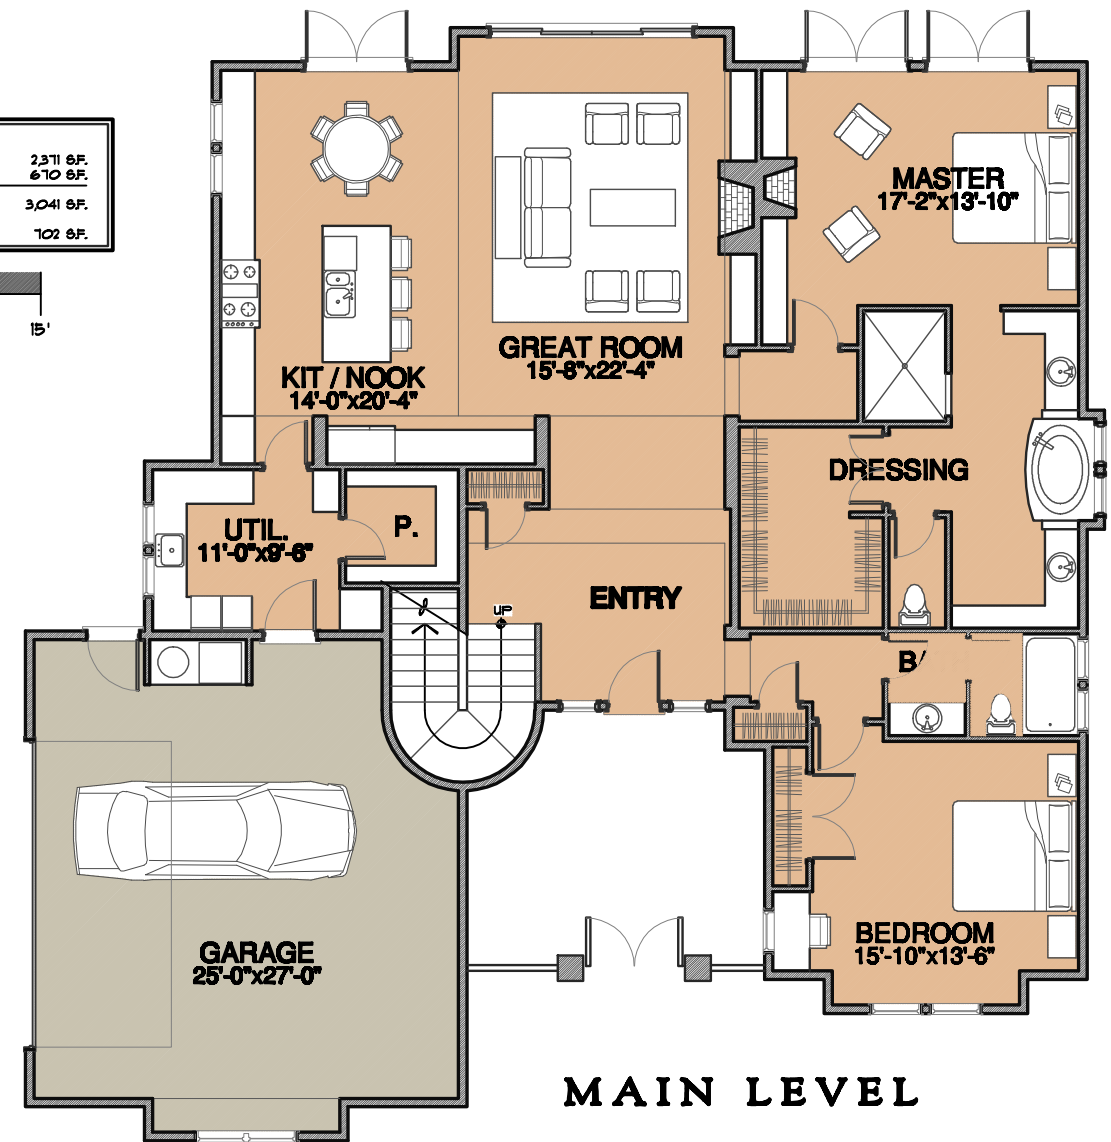

**MOUNT  
BACHELOR  
DESIGN  
STUDIO**  
ARCHITECTURE  
AND PLANNING

3195 N.W. KIDD PLACE  
BEND, OREGON 97701  
PHONE: 541.317.2950  
www.MBD&Architects.com  
E-MAIL: mbd@smbendcable.com

<b>REQUIRE:</b>	
MAIN LEVEL LIVING:	2,371 SF.
UPPER LEVEL LIVING:	670 SF.
TOTAL LIVING:	3,041 SF.
GARAGE:	102 SF.

**TUSCAN 3041**  
3 BEDROOM + STUDY, TWO STORY