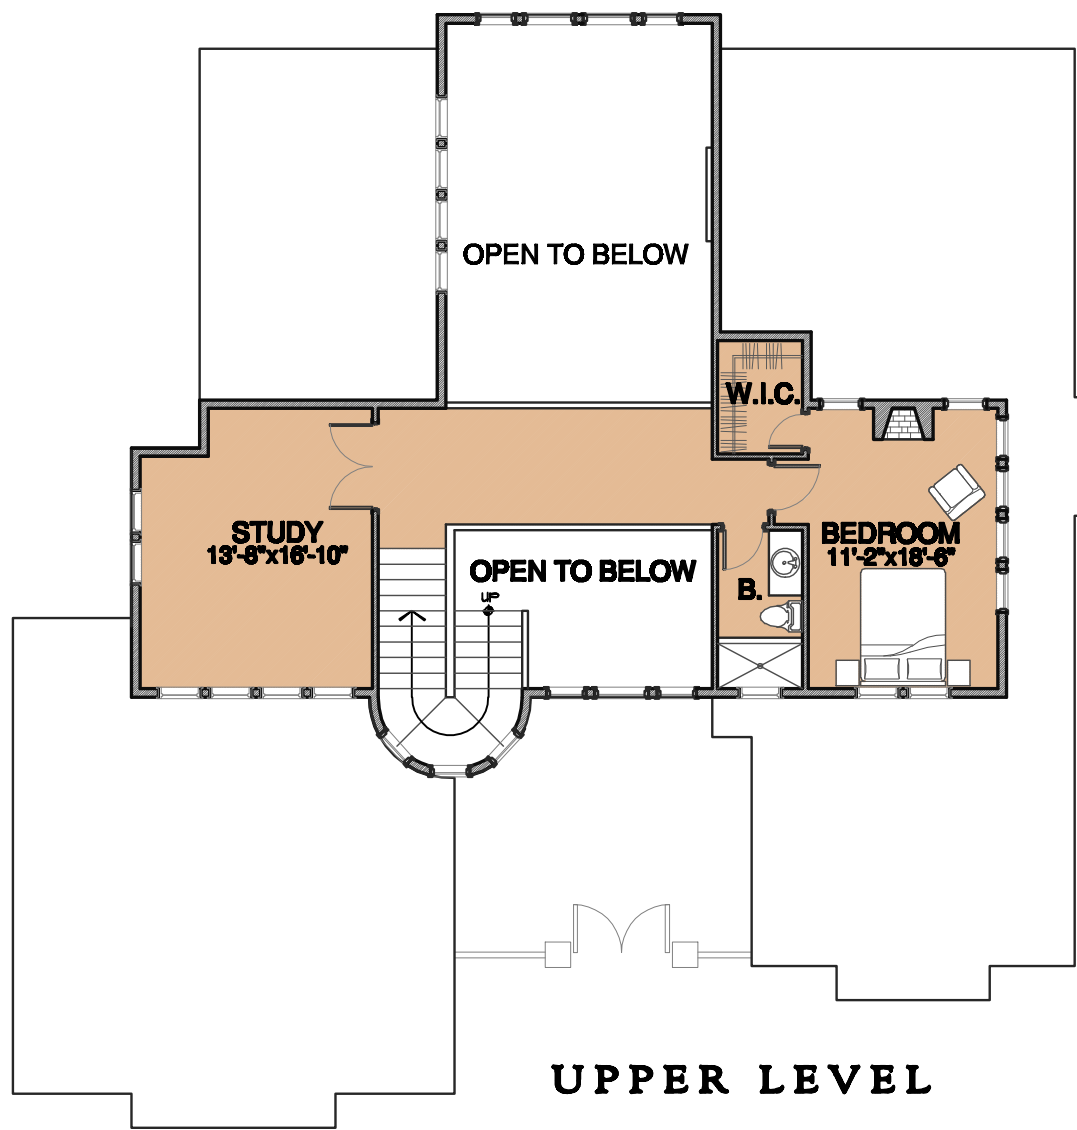

**MOUNT  
BACHELOR  
DESIGN  
STUDIO**  
ARCHITECTURE  
AND PLANNING

3195 N.W. KIDD PLACE  
BEND, OREGON 97701  
PHONE: 541.317.2950  
www.MBD&Architects.com  
E-MAIL: mbd@smbendcable.com

<b>REQUIRE:</b>	
MAIN LEVEL LIVING:	2,371 SF.
UPPER LEVEL LIVING:	670 SF.
TOTAL LIVING:	3,041 SF.
GARAGE:	102 SF.

**TUSCAN 3041**  
3 BEDROOM + STUDY, TWO STORY