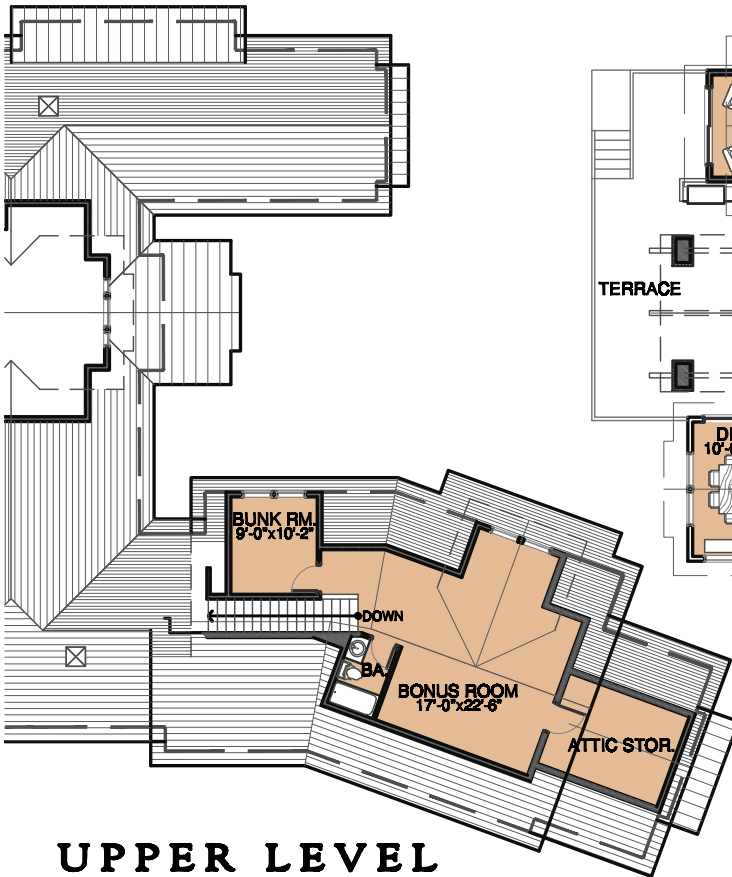

**MOUNT
BACHELOR
DESIGN
STUDIO**

**ARCHITECTURE
AND PLANNING**

3195 N.W. KIDD PLACE
BEND, OREGON 97701
PHONE: 541.317.2950
www.MBD&SArchitects.com
E-MAIL: mbds@bendcable.com

UPPER LEVEL

MAIN LEVEL

TETHEROW 3742
2 MASTER + BDRM. + DEN + BONUS +
BUNK, TWO STORY