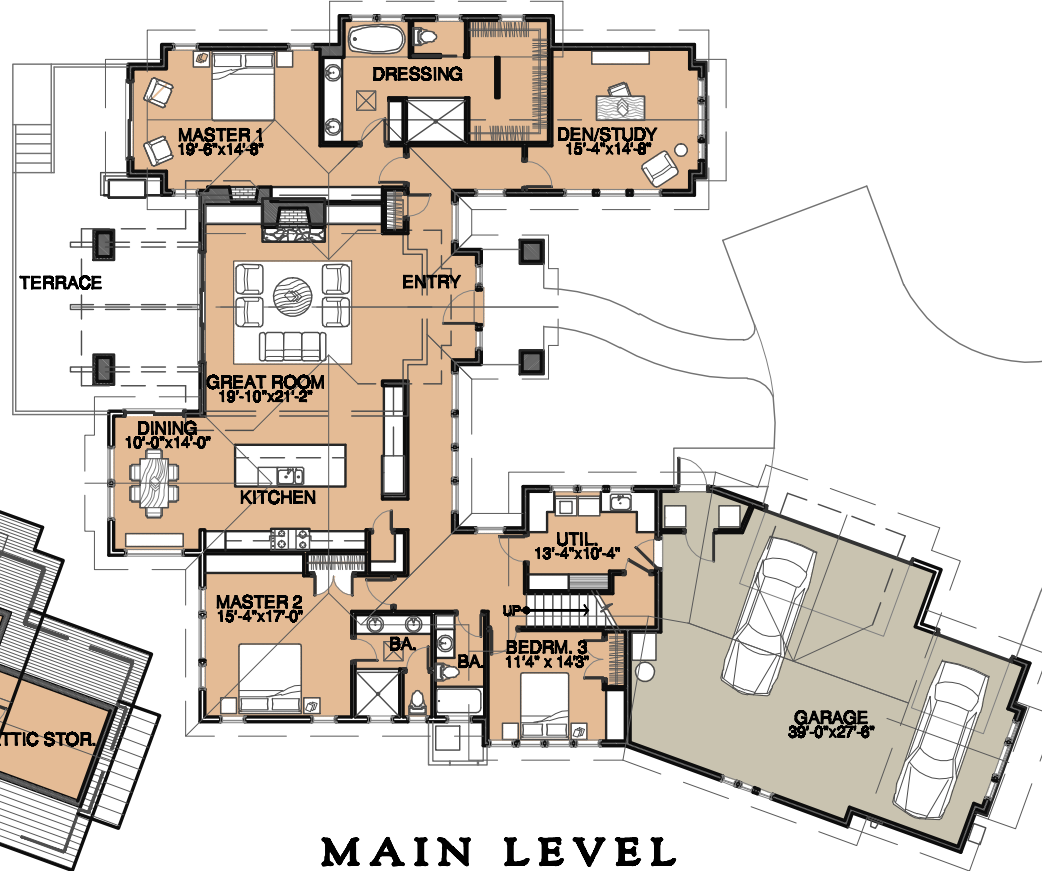

**MOUNT
BACHELOR
DESIGN
STUDIO**

**ARCHITECTURE
AND PLANNING**

3195 N.W. KIDD PLACE
BEND, OREGON 97701
PHONE: 541.317.2950
www.MBD&SArchitects.com
E-MAIL: mbds@bendcable.com

UPPER LEVEL

MAIN LEVEL

TETHEROW 3742
2 MASTER + BDRM. + DEN + BONUS +
BUNK, TWO STORY