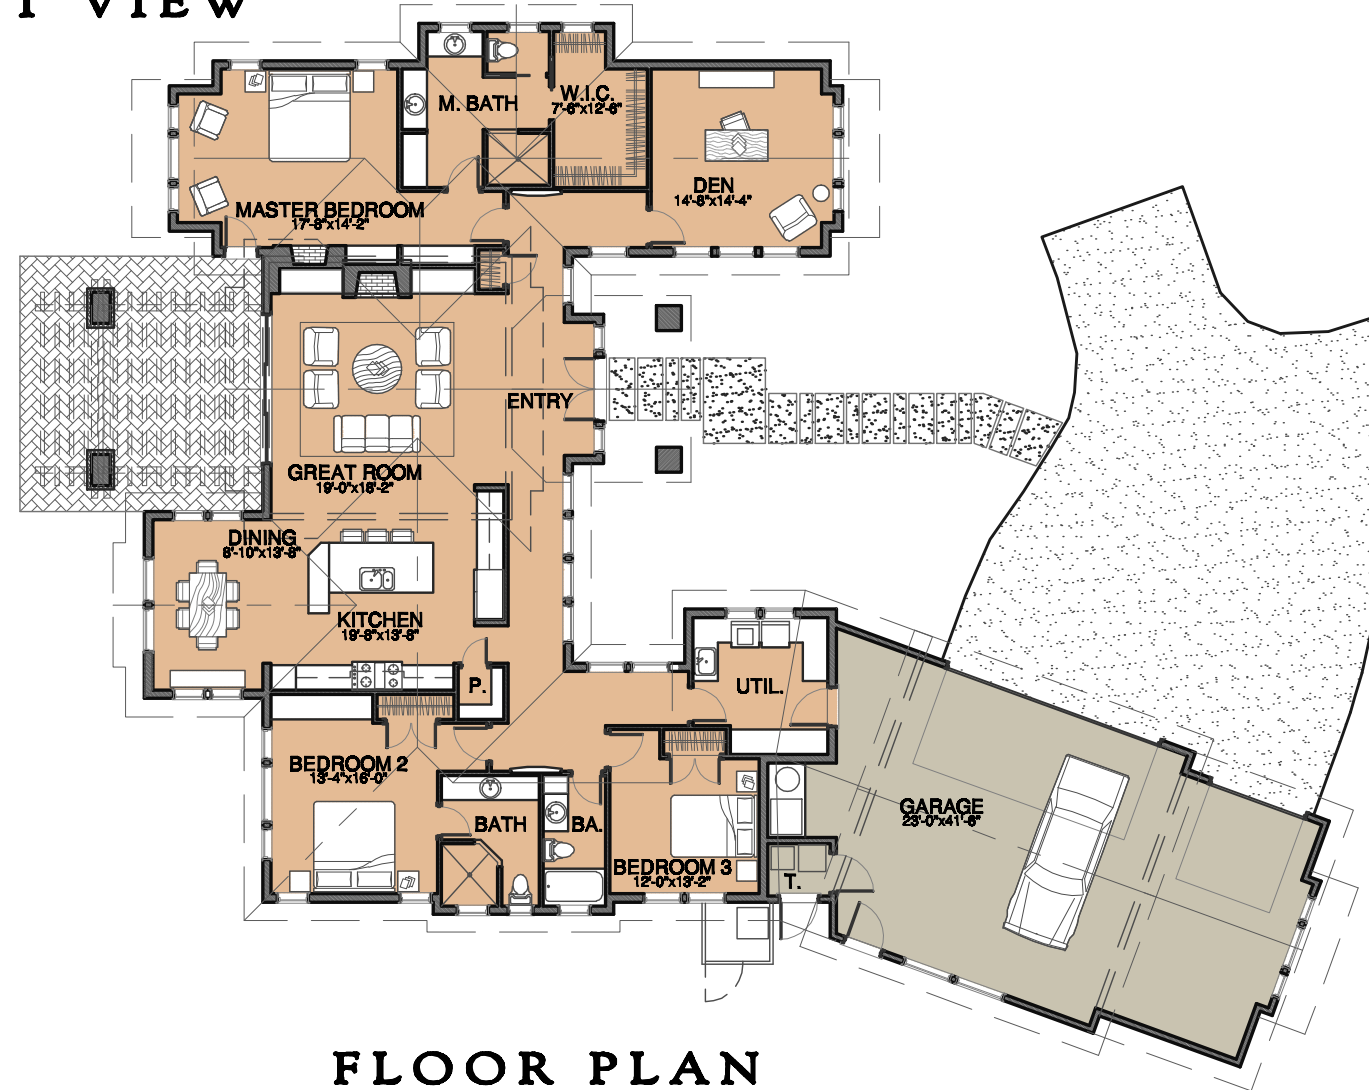

FRONT VIEW

**MOUNT
BACHELOR
DESIGN
STUDIO**

●●●
**ARCHITECTURE
AND PLANNING**

3195 N.W. KIDD PLACE
BEND, OREGON 97701
PHONE: 541.317.2950

www.MBD&SArchitects.com
E-MAIL: mbd@smbendcable.com

REAR VIEW

FLOOR PLAN

TETHEROW 2747
3 BEDROOM / 3 BATH + DEN
ONE STORY RESIDENCE