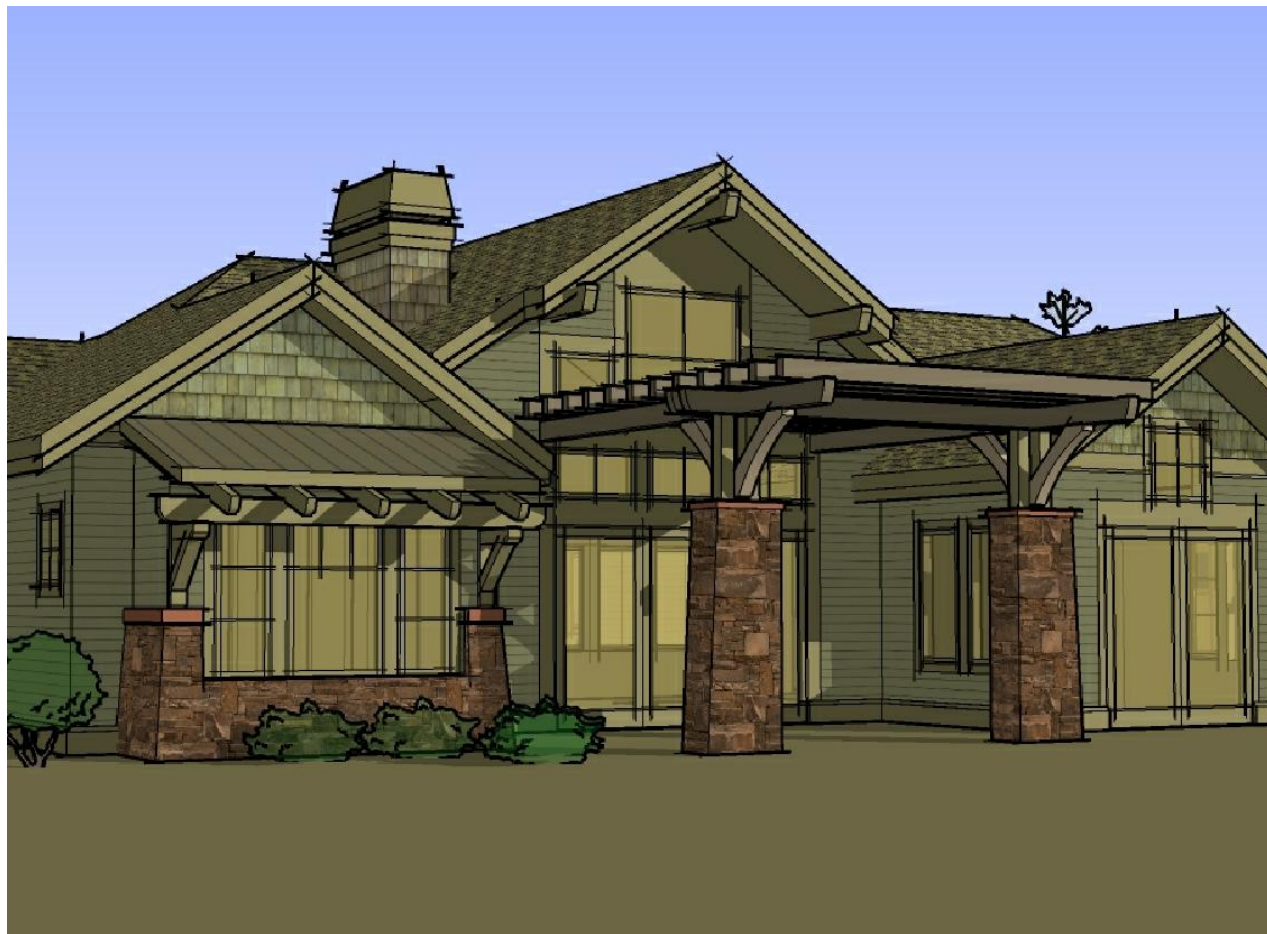

FRONT VIEW

**MOUNT
BACHELOR
DESIGN
STUDIO**

●●●
**ARCHITECTURE
AND PLANNING**

3195 N.W. KIDD PLACE
BEND, OREGON 97701
PHONE: 541.317.2950

www.MBD&SArchitects.com
E-MAIL: mbd@smbendcable.com

REAR VIEW

FLOOR PLAN

TETHEROW 2747
3 BEDROOM / 3 BATH + DEN
ONE STORY RESIDENCE