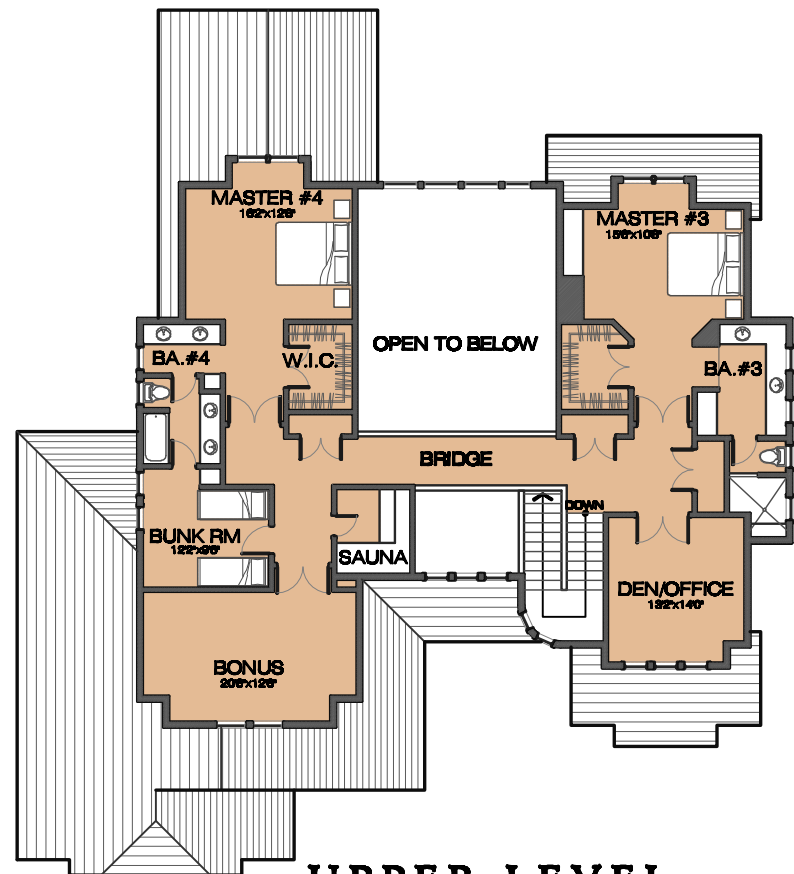

**MOUNT
BACHELOR
DESIGN
STUDIO**

**ARCHITECTURE
AND PLANNING**

3195 N.W. KIDD PLACE
BEND, OREGON 97701
PHONE: 541.317.2950

www.MBD&A.com

E-MAIL: mbd&a@bendcable.com

UPPER LEVEL

MAIN LEVEL

SUN RIVER 4374
5 BEDROOM + BONUS + DEN, TWO STORY