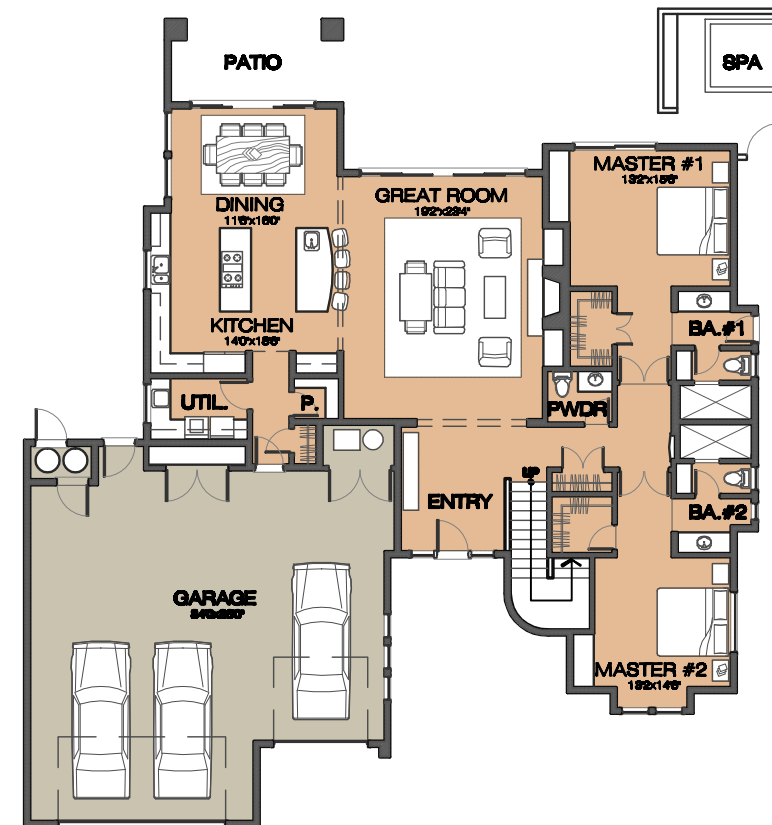

**MOUNT
BACHELOR
DESIGN
STUDIO**

**ARCHITECTURE
AND PLANNING**

3195 N.W. KIDD PLACE
BEND, OREGON 97701
PHONE: 541.317.2950

www.MBD&A.com

E-MAIL: mbd&a@bendcable.com

UPPER LEVEL

MAIN LEVEL

SUN RIVER 4374
5 BEDROOM + BONUS + DEN, TWO STORY