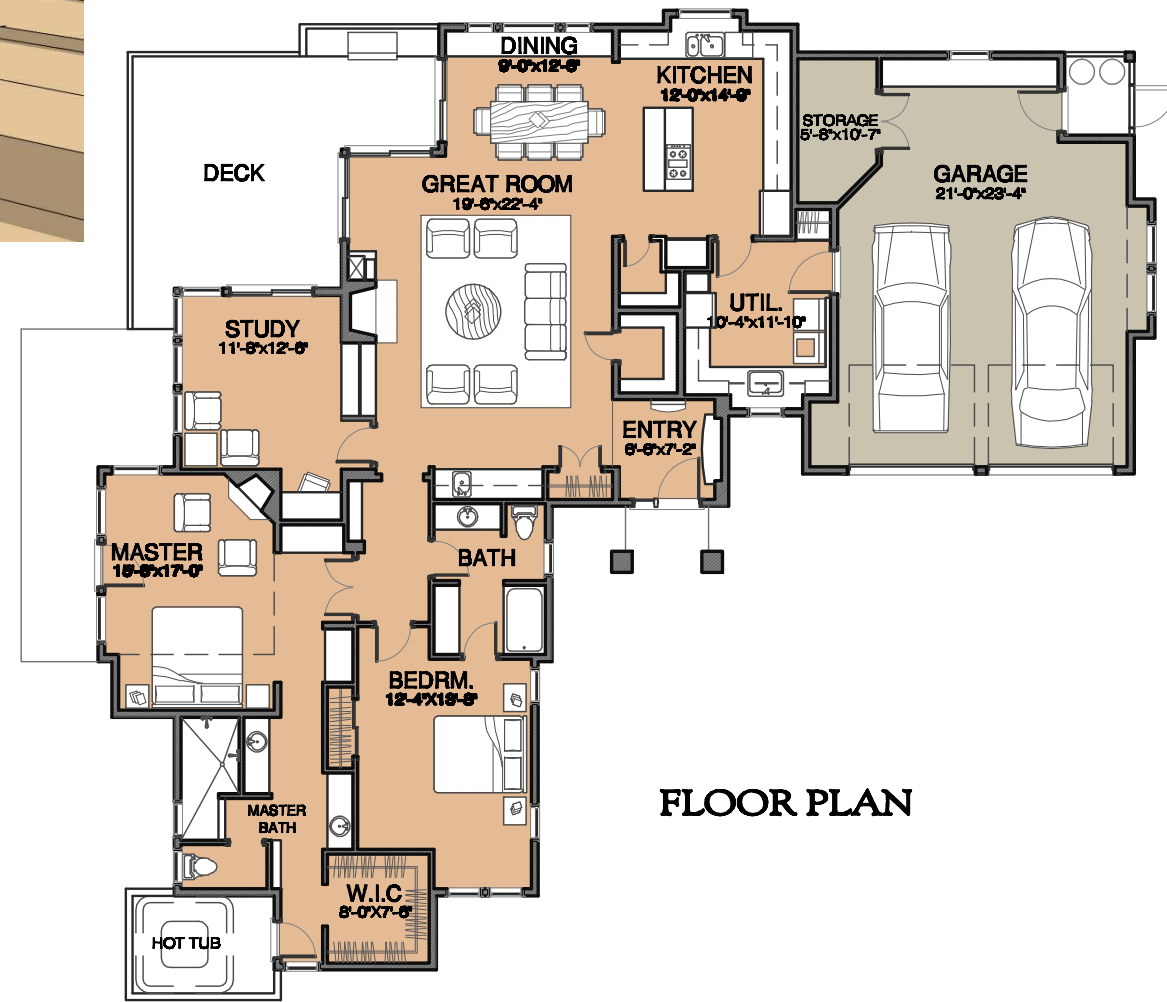

**MOUNT  
BACHELOR  
DESIGN  
STUDIO**

● ● ●  
**ARCHITECTURE  
AND PLANNING**

3195 N.W. KIDD PLACE  
BEND, OREGON 97701  
PHONE: 541.317.2950

www.MBDSArchitects.com

E-MAIL: mbd@smbendcable.com

**SUNRIVER 2179**  
2 BEDROOM + STUDY, SINGLE STORY