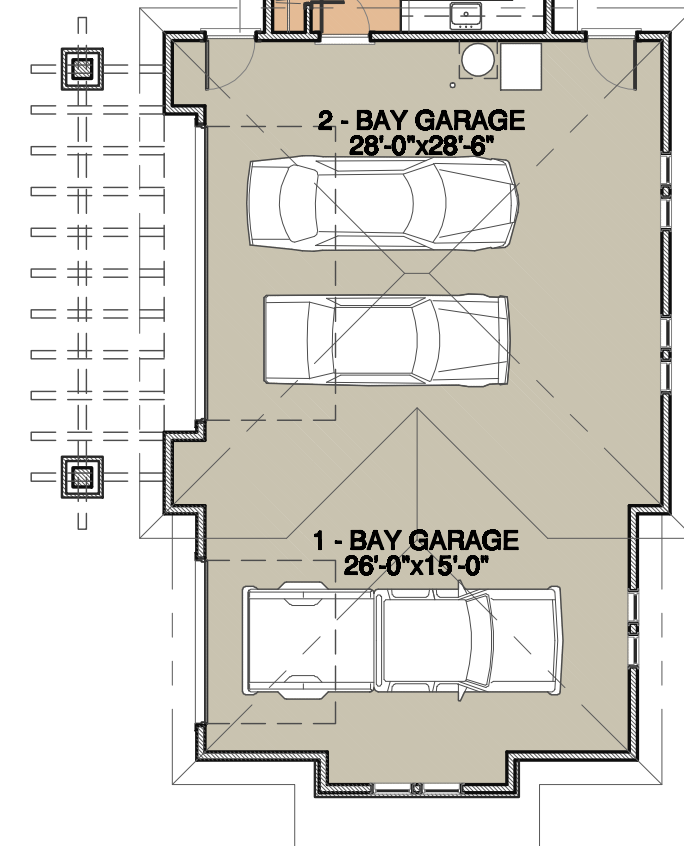

**MOUNT
 BACHELOR
 DESIGN
 STUDIO**

**ARCHITECTURE
 AND PLANNING**

3195 N.W. KIDD PLACE
 BEND, OREGON 97701
 PHONE: 541.317.2950

www.MBD&Aarchitects.com

E-MAIL: mbs@bendcable.com

FLOOR PLAN

HIGH DESERT 2738
 2 BEDROOM + DEN, SINGLE STORY