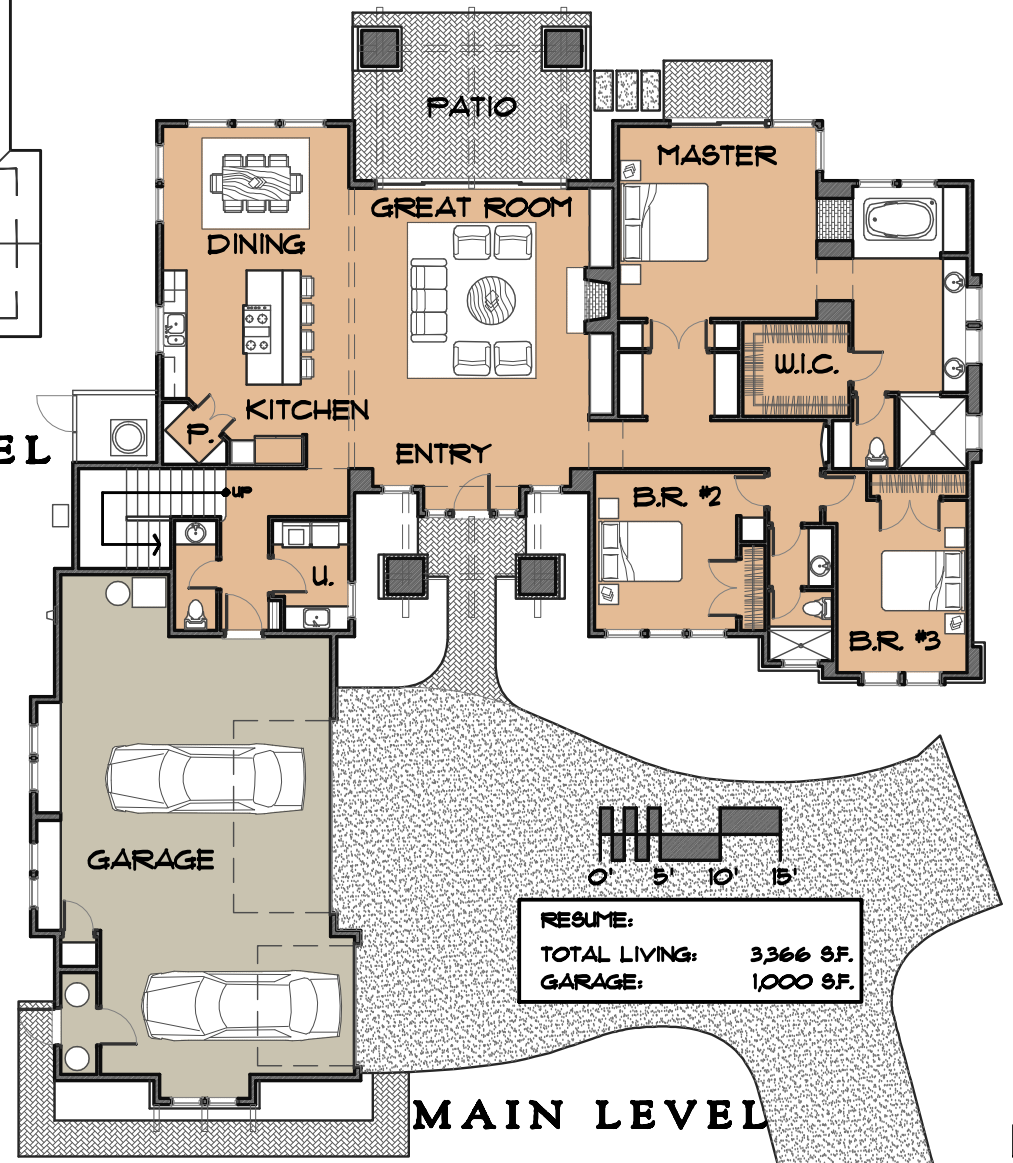

UPPER LEVEL

MAIN LEVEL

**MOUNT  
BACHELOR  
DESIGN  
STUDIO**

ARCHITECTURE  
AND PLANNING

3195 N.W. KIDD PLACE  
BEND, OREGON 97701  
PHONE: 541.317.2950

www.MBD&SArchitects.com

E-MAIL: mbd@s@bendcable.com

**CALDERA SPRINGS 3366**

**4 BEDROOM, TWO STORY + BONUS RM.**